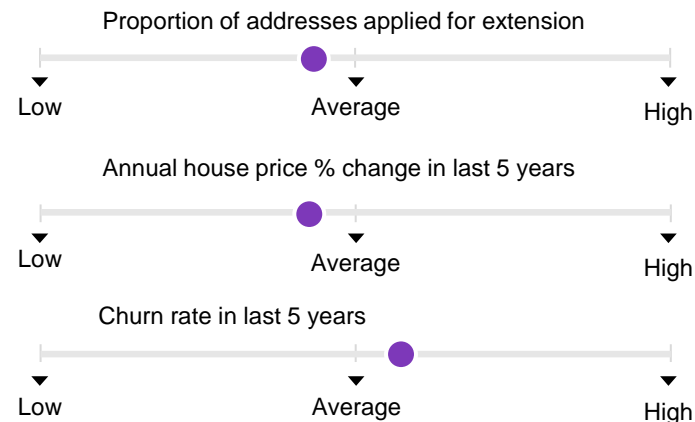

PROPERTY CHARACTERISTICS

Key for all charts: ■ Acorn type UK

HOUSEHOLD INCOME

Household income gross before tax

GENTRIFICATION INDICATORS

NEIGHBOURHOOD TYPE