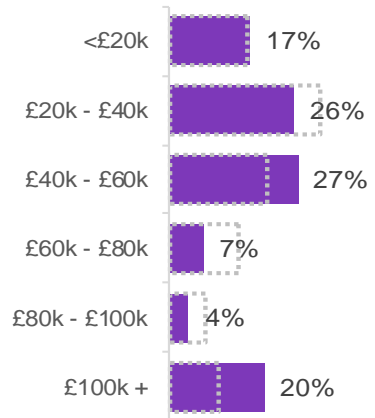

PROPERTY CHARACTERISTICS

Key for all charts: ■ Acorn type UK

HOUSEHOLD INCOME

Household income gross before tax

GENTRIFICATION INDICATORS

NEIGHBOURHOOD TYPE