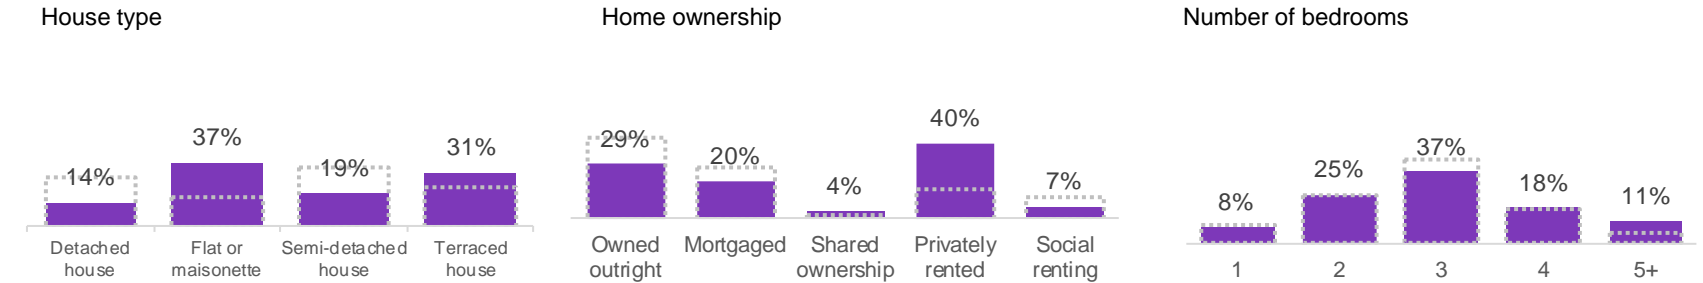

PROPERTY CHARACTERISTICS

Key for all charts: ■ Acorn type UK

HOUSEHOLD INCOME

Household income gross before tax

GENTRIFICATION INDICATORS

NEIGHBOURHOOD TYPE