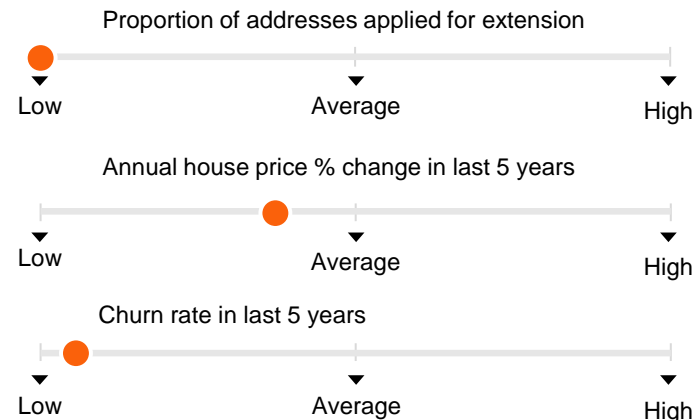

Key for all charts: ■ Acorn type UK

PROPERTY CHARACTERISTICS

HOUSEHOLD INCOME

Household income gross before tax

GENTRIFICATION INDICATORS

NEIGHBOURHOOD TYPE